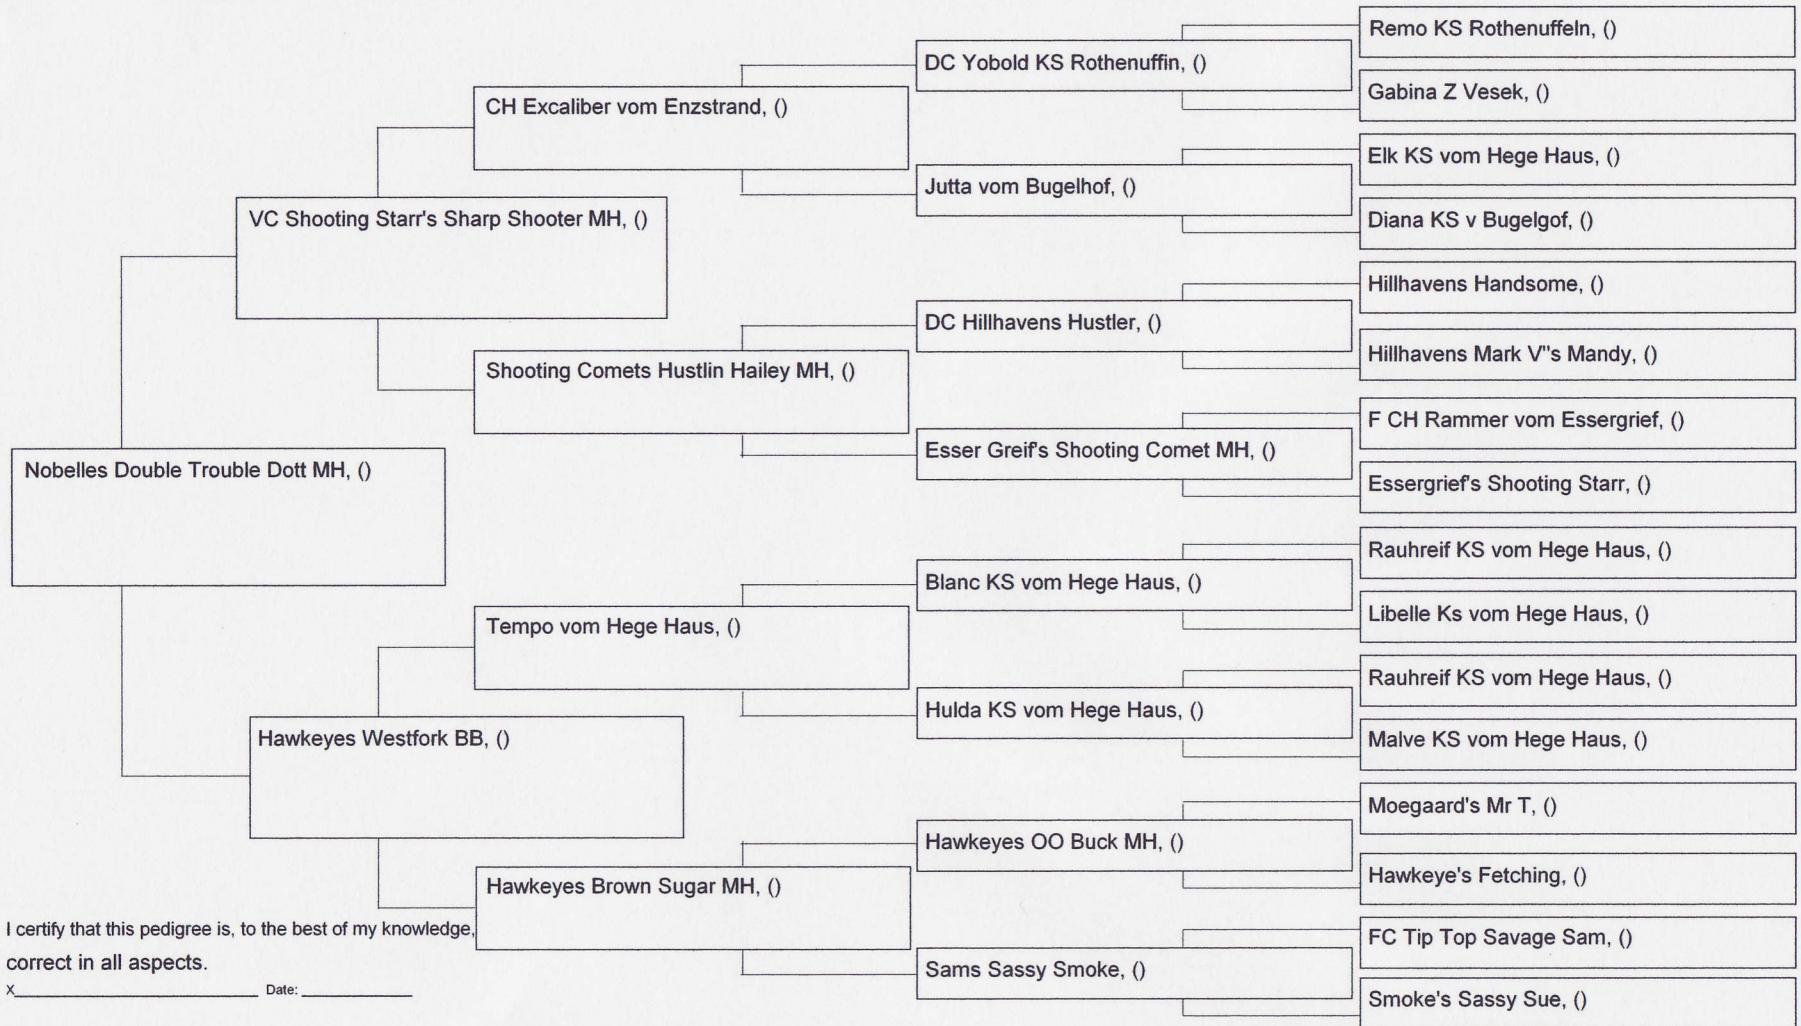

Pedigree For Nobelles Double Trouble Dott MH

Robert Corsaro
555 Upper Blvd

Ridgewood, NJ 07450
Phone: 201-447-0766
Email: (your email address here)

I certify that this pedigree is, to the best of my knowledge,
correct in all aspects.